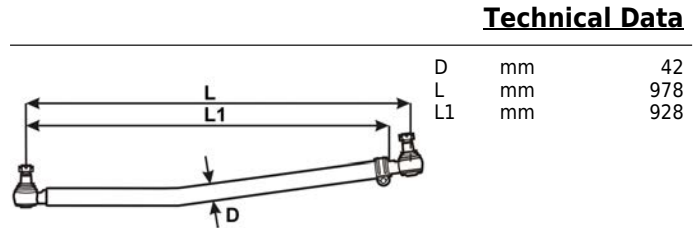

CEI NEWS

n.201 - JULY / LUGLIO / JUILLET / JULIO / ИЮЛ / ЛІПЕЦ 2023

NOW AVAILABLE IN STOCK / DISPONIBILE A STOCK / DISPONIBLE EN STOCK / DISPONIBLE EN ALMACEN / В НАЛИЧІЕ НА СКЛАДІ / TERAZ DOSTĘPNE W MAGAZYNIE

Product details:

CEI no. **220.699**

Description: Steering rod
Tirante sterzo
Barre de direction
Barre de dirección

Weight: 7,780 Kg

Packaging: Plastic bag

Notes:

Visit our website to see more details

Suitable to:

Groups / Products

TIRANTI STERZO / STEERING RODS / BARRES DE DIRECTION / BARRAS DE DIRECCIÓN

Original manufacturers:

MAN

OEM no.

85 46610 6249

85 46610 6058

85 46610 6057

Applications:

TGM

Follow us:

www.cei.it