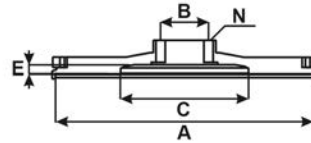

Technical Data

CL	mm	430
A	mm	475
B	mm	110
C	mm	258,5
E	mm	25,6
N	nr	12+1

Product details:

CEI no. **196.551**

Description: Flywheel
Volano motore
Volant moteur
Volante motor

Weight: 82,800 Kg

Packaging: Carton box 558x558x116 mm

Notes: