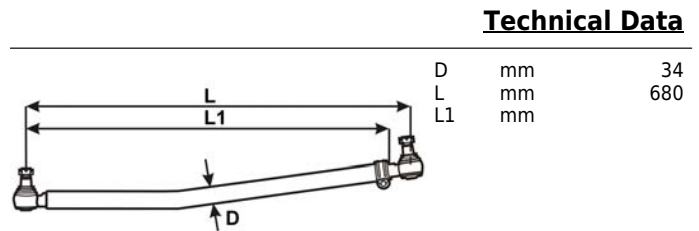

Product details:

CEI no. **220.350**

Description: Steering rod
Tirante sterzo
Barre de direction
Barre de dirección

Weight: 5,000 Kg

Packaging: Plastic bag

Notes:

Visit our website to see more details

Suitable to: