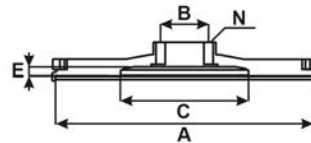

CEI NEWS

n.153 - AUGUST / AGOSTO / AOÛT / AGOSTO / АВГУСТ / SIERPIEŃ 2022

NOW AVAILABLE IN STOCK / DISPONIBILE A STOCK / DISPONIBLE EN STOCK / DISPONIBLE EN ALMACEN / В НАЛИЧИЕ НА СКЛАДЕ / TERAZ DOSTĘPNE W MAGAZYNIE

Technical Data

CL	mm	375
A	mm	395
B	mm	84
C	mm	235,5
E	mm	21,5
N	nr	8+1

Product details:

CEI no. **196.527**

Description: Flywheel
Volano motore
Volant moteur
Volante motor

Weight: 27,800 Kg

Packaging: Carton box 546x546x77 mm

Notes: