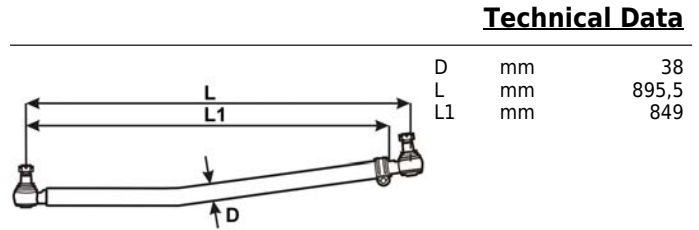

CEI NEWS

n.155 - AUGUST / AGOSTO / AOÛT / AGOSTO / АВГУСТ / SIERPIEŃ 2022

NOW AVAILABLE IN STOCK / DISPONIBILE A STOCK / DISPONIBLE EN STOCK / DISPONIBLE EN ALMACEN / В НАЛИЧИЕ НА СКЛАДЕ / TERAZ DOSTĘPNE W MAGAZYNIE

Product details:

CEI no. **220.607**

Description: Steering rod
Tirante sterzo
Barre de direction
Barre de dirección

Weight: 6,100 Kg

Packaging: Plastic bag

Notes:

Visit our website to see more details

Suitable to:

Groups / Products

TIRANTI STERZO / STEERING RODS / BARRES DE DIRECTION / BARRAS DE DIRECCIÓN

Original manufacturers:

DAF

OEM no.
1700914
1406038

Applications:

LF45

Follow us:

www.cei.it