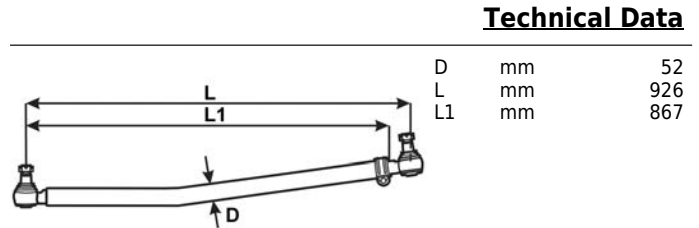

Product details:

CEI no. **220.764**

Description: Steering rod
Tirante sterzo
Barre de direction
Barre de dirección

Weight: 10,600 Kg

Packaging: Plastic bag

Notes:

Visit our website to see more details

Suitable to: