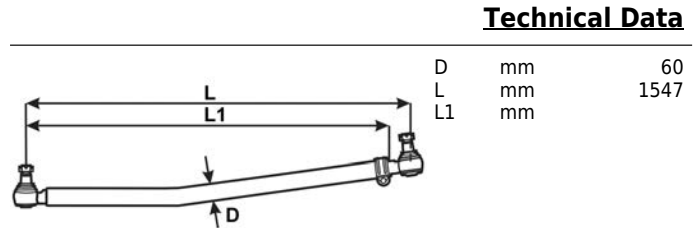

CEI NEWS

n.83 - FEBRUARY / FEBBRAIO / FÉVRIER / FEBRERO / ФЕВРАЛЬ / LUTY 2025

NOW AVAILABLE IN STOCK / DISPONIBILE A STOCK / DISPONIBLE EN STOCK / DISPONIBLE EN ALMACEN / В НАЛИЧИЕ НА СКЛАДЕ / TERAZ DOSTĘPNE W MAGAZYNIE

Product details:

CEI no. **220.749**

Description: Steering rod
Tirante sterzo
Barre de direction
Barre de dirección

Weight: 20,280 Kg

Packaging: Plastic bag

Notes:

Visit our website to see more details

Suitable to:

Groups / Products

TIRANTI STERZO / STEERING RODS / BARRES DE DIRECTION / BARRAS DE DIRECCIÓN

Original manufacturers:

SCANIA

OEM no.
2668055
2411510

Applications:

Series L/P/G/R/S

Follow us:

www.cei.it