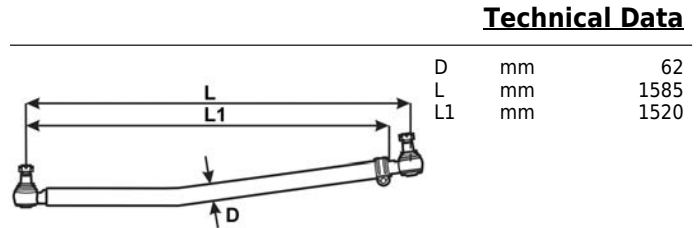

CEI NEWS

n.84 - FEBRUARY / FEBBRAIO / FÉVRIER / FEBRERO / ФЕВРАЛЬ / LUTY 2025

NOW AVAILABLE IN STOCK / DISPONIBILE A STOCK / DISPONIBLE EN STOCK / DISPONIBLE EN ALMACEN / В НАЛИЧИЕ НА СКЛАДЕ / TERAZ DOSTĘPNE W MAGAZYNI

Product details:

CEI no. **220.756**

Description: Drag link
Barra di accoppiamento
Barre d'accouplement
Barra de acoplamiento

Weight: 17,960 Kg

Packaging: Plastic bag

Notes:

Visit our website to see more details

Suitable to:

Groups / Products

TIRANTI STERZO / STEERING RODS / BARRES DE DIRECTION / BARRAS DE DIRECCIÓN

Original manufacturers:

MAN

OEM no.
81 46711 6867

Applications:

TGA, TGS

Follow us:

www.cei.it