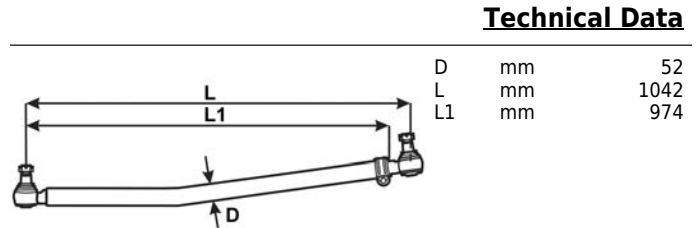

Product details:

CEI no. **220.728**

Description: Steering rod
Tirante sterzo
Barre de direction
Barre de dirección

Weight: 11,380 Kg

Packaging: Plastic bag

Notes:

Visit our website to see more details

Suitable to: