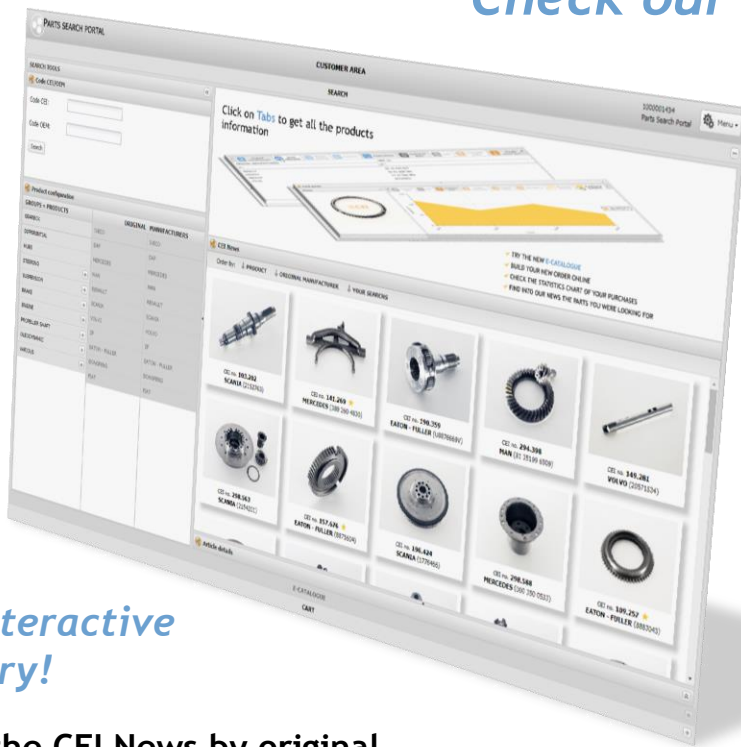

Is the list complete? The proposal is ready!

 **A value-added tool!**

- ✓ Update your list.
- ✓ Print or download the list in PDF format.
- ✓ Send the list directly from the portal.

**Is there any item that you couldn't
find in the past?
Check our news!**

 **An interactive gallery!**

- ✓ Order the CEI News by original manufacturer or product type.
- ✓ Discover ★ the CEI News that you already searched for.

***" A new, value-added tool, to improve
the user experience, while providing
effective access to a massive data
content. "***