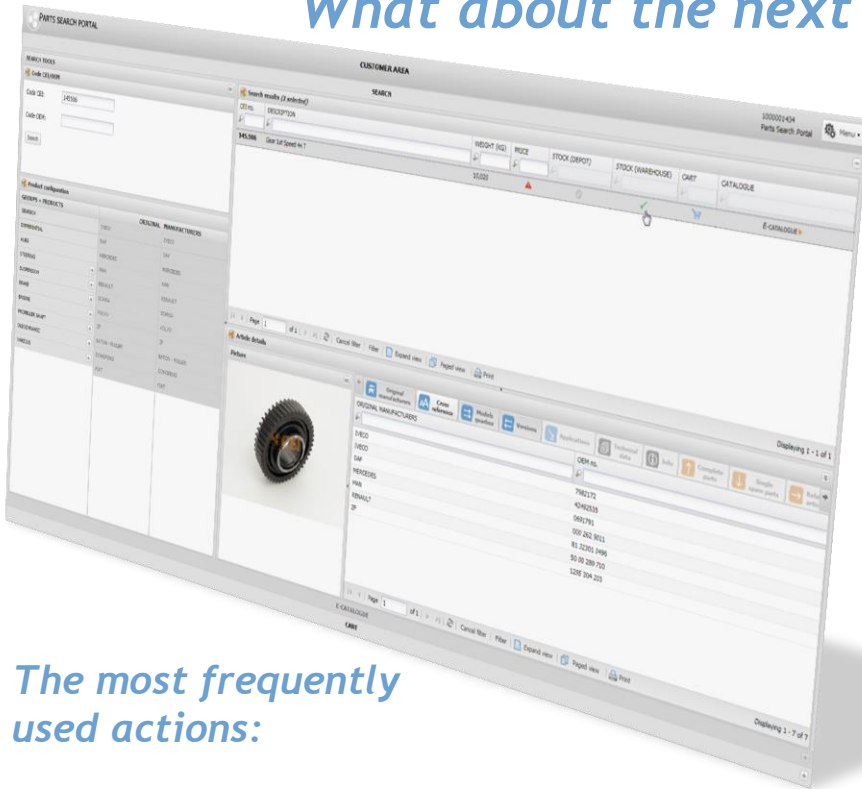

Enter as a guest and visit the portal with limited functionality.

Let's start with a research!

2 Ways of researching!

- ✓ “Search by article” if you have the CEI or OEM number.
- ✓ “Product configuration” by choosing the product and the original manufacturer.

Your research has been successful!

What about the next step?

The most frequently used actions:

- ✓ Check the price.
- ✓ Check stock availability.
- ✓ Add to your list.
- ✓ Go to the catalogue.

Do you need more information? Try the Tabs!