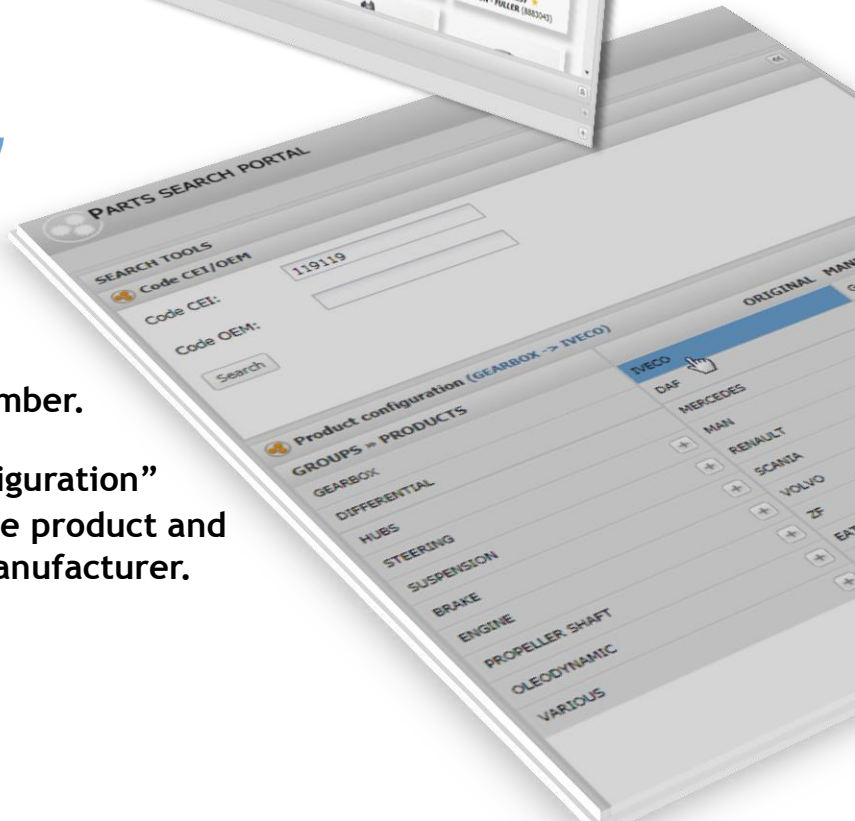

Enter as a guest and visit the portal with limited functionality.

Let's start with a research!

2 Ways of researching!

- ✓ “Search by article” if you have the CEI or OEM number.
- ✓ “Product configuration” by choosing the product and the original manufacturer.

Your research has been successful!

What about the next step?

The most frequently used actions:

- ✓ Check the price.
- ✓ Check stock availability.
- ✓ Add to your list.
- ✓ Go to the catalogue.

Do you need more information? Try the Tabs!