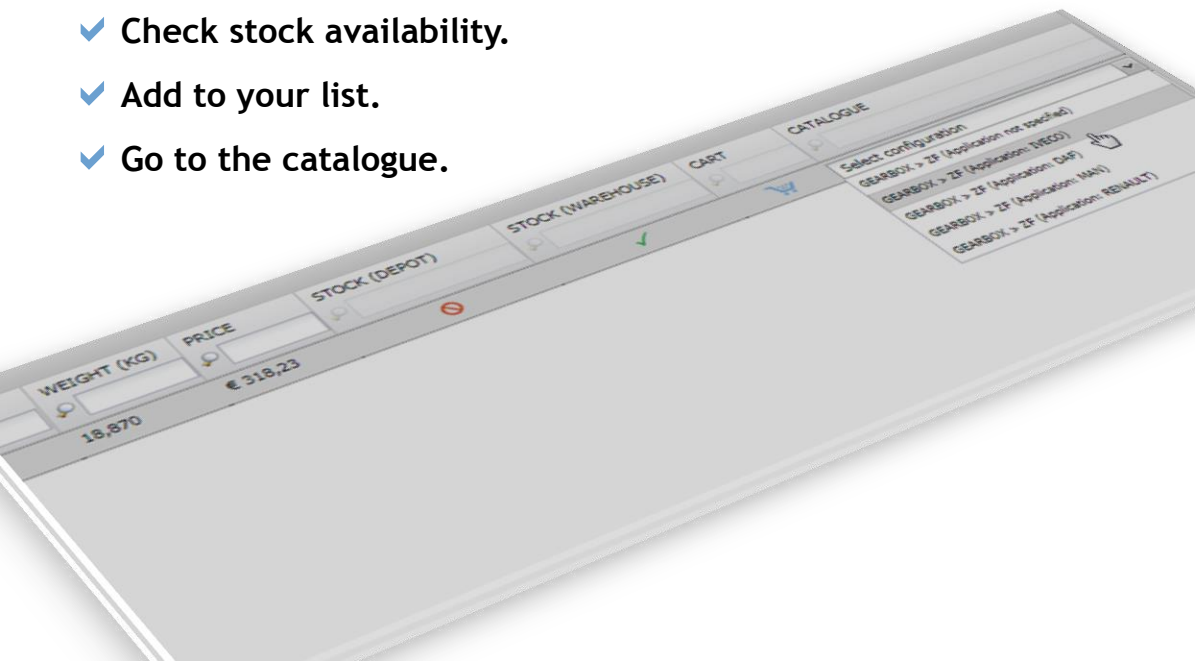

Enter as a guest and visit the portal with limited functionality.

Let's start with a research!

2 Ways of researching!

- ✓ “Search by article” if you have the CEI or OEM number.
- ✓ “Product configuration” by choosing the product and the original manufacturer.

Your research has been successful!

What about the next step?

The most frequently used actions:

- ✓ Check the price.
- ✓ Check stock availability.
- ✓ Add to your list.
- ✓ Go to the catalogue.

Do you need more information? Try the Tabs!