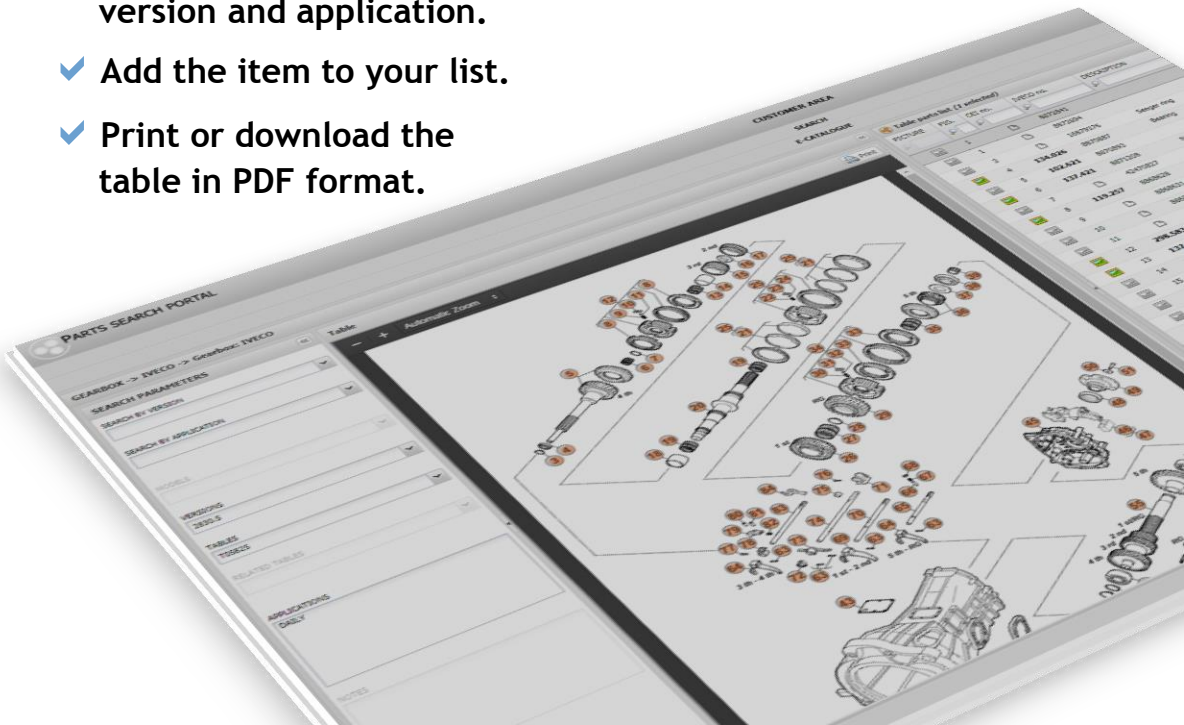

-  Technical data
-  Notes

▶▶ Statistics about the article you searched. A tool designed to support your job!

-  Your Researches chart
-  Your Purchases chart

Is it a complex repair? The catalogue is required!

 **The new version!**

- ✓ Choose what to view.
- ✓ Set the size of the windows.
- ✓ Try the new search by version and application.
- ✓ Add the item to your list.
- ✓ Print or download the table in PDF format.